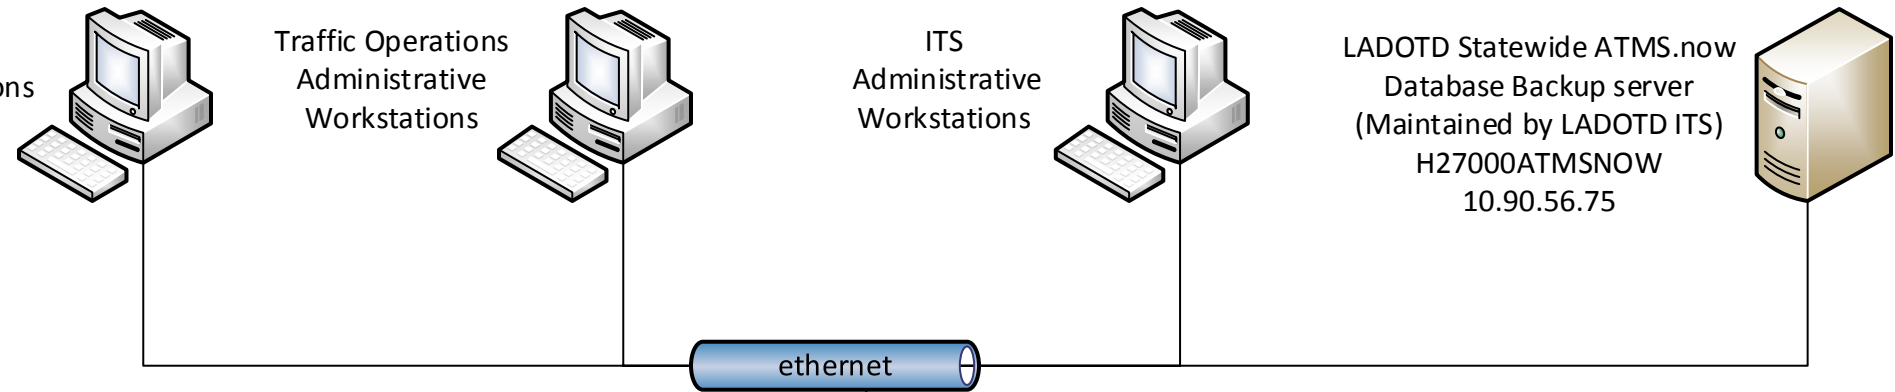

DOTD Statewide ATMS.now System Layout

LADOTD HQ
Administrative Workstations

Traffic Operations
Administrative
Workstations

ITS
Administrative
Workstations

LADOTD Statewide ATMS.now
Database Backup server
(Maintained by LADOTD ITS)
H27000ATMSNOW
10.90.56.75

- State Level Users
- Full Access to all Dist. Server
 - View/Edit Privledges to all Dist
 - Full System Status to all Dist
 - Access Statewide ATMS.now Backup

- District/Local Level Users
- Access Restricted to Own Dist
 - View/Edit Privileges within Dist
 - Full System Status to own Dist